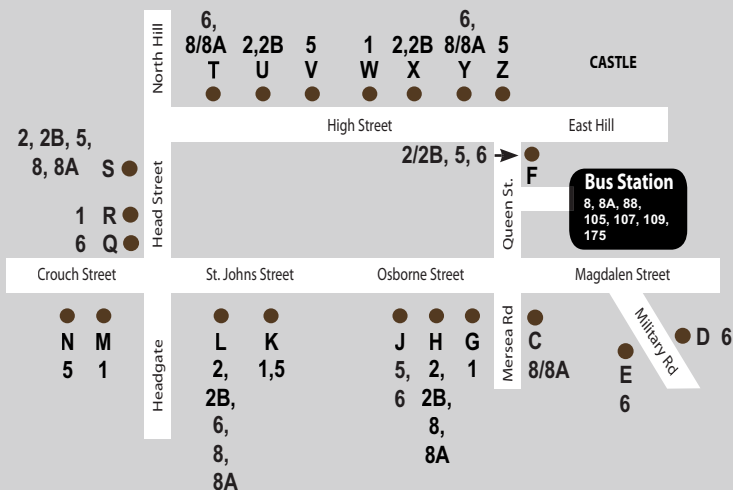

Customer Helpline 01206 877620